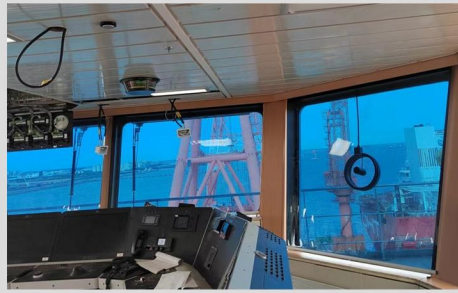

蓝
BLUE

多层聚酯薄膜层压，适用于所有船舶驾驶舱。

真实色彩还原，精准识别导航标记，用于导航标记识别的真实色彩再现。

消除电子海图 / 雷达屏眩光反射

阻隔 87% 太阳辐射热，降低舱温

改善工作环境：低眩光 + 低温升操作空间

可持续性：节能降耗，符合海事环保趋势

Multilayer polyester film laminated, suitable for all ship cockpits.

Real color reproduction, accurate recognition of navigation marks,
for the real color reproduction of navigation mark recognition.

Eliminate glare reflections on ECDIS/radar screen.

Blocks 87% of solar radiation heat, lowering cabin temperature.

Improved working environment: low glare + low temperature rise operating space

Sustainability: Energy conservation and consumption reduction,
in line with maritime environmental protection trends.

Security
Protection

Energy-saving
Benefits