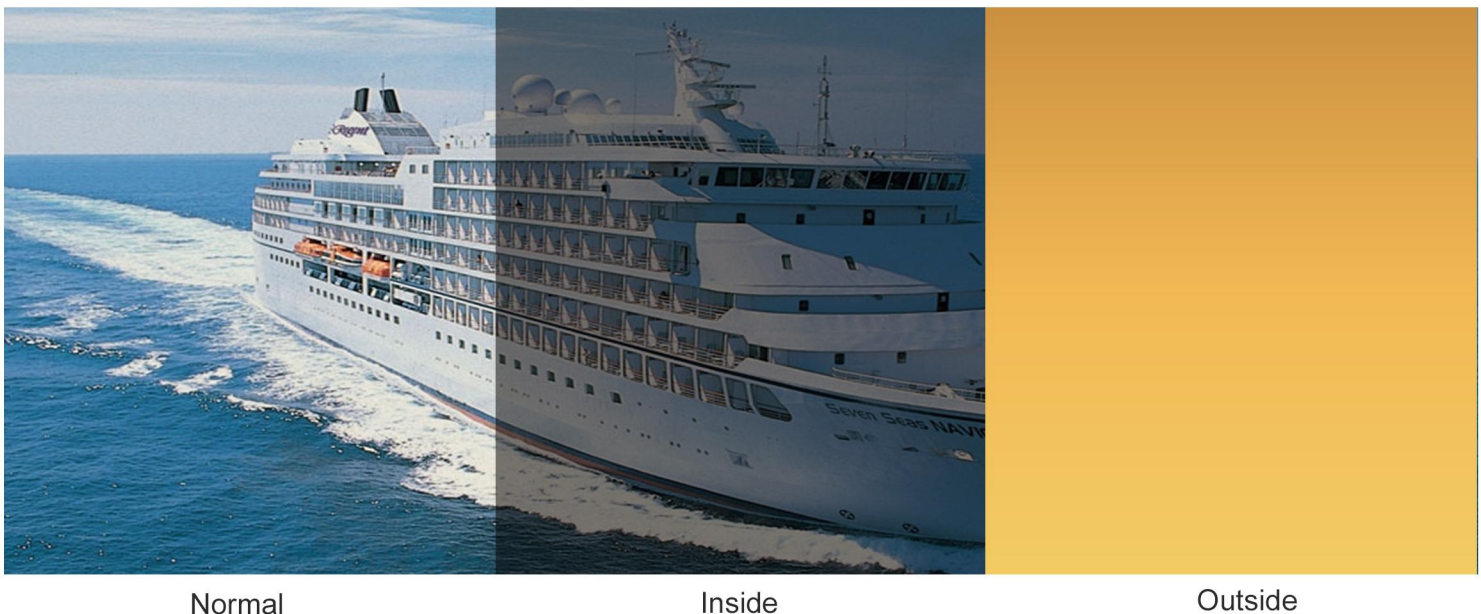

Shade film Gold/Grey 2R

Item.No.EC003

Visible Light Transmission% 可见光传输率	8.0%
Glare Reduction% 可减少眩光率	88.0%
Total Energy Rejection% 总太阳能遮断率	77.8%
UV Transmission% 紫外线透射率	1.0%
Film width / 膜宽	1.52m

Normal

Inside

Outside

Visual perception:

- interior / 内 : Grey/ 灰
- exterior / 外 : Gold/ 金